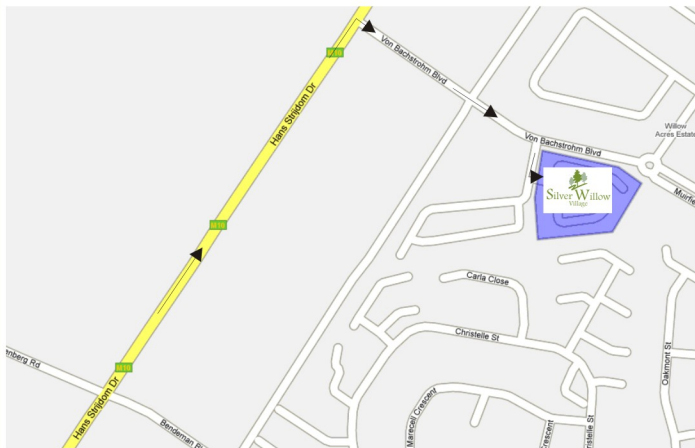

## Directions to Silver Willow Village

- 1) Take Lynnwood Rd and drive in an Easternly direction.
- 2) Turn left into Hans Strijdom Rd
- 3) Continue straight and turn right into Van Bachstrohm Blvd
- 4) Turn right into second road to find Silver Willow Village on the left